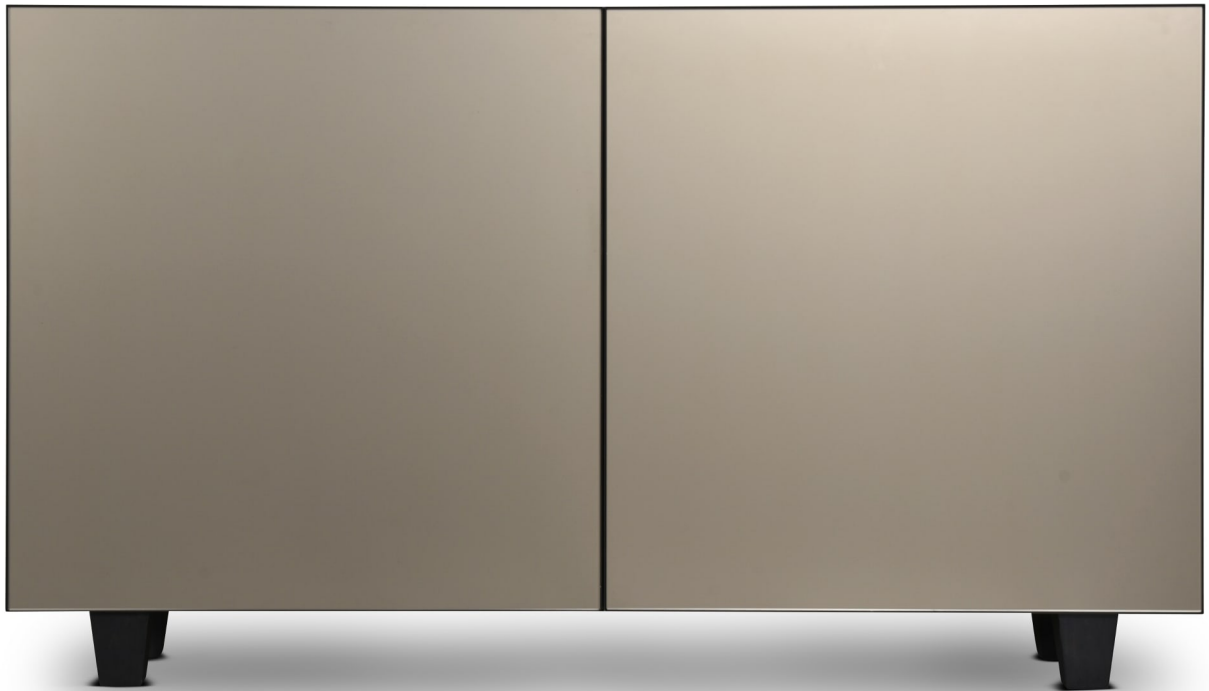

BUFFETS

EILEEN BUFFET

34" H x 60" W x 10" D

TRITTER FEEFER

Let's Create Together.

**Photography may not be representative of standard hardware and/or finishes.
Additional charge may apply for upgraded hardware and/or finishes.