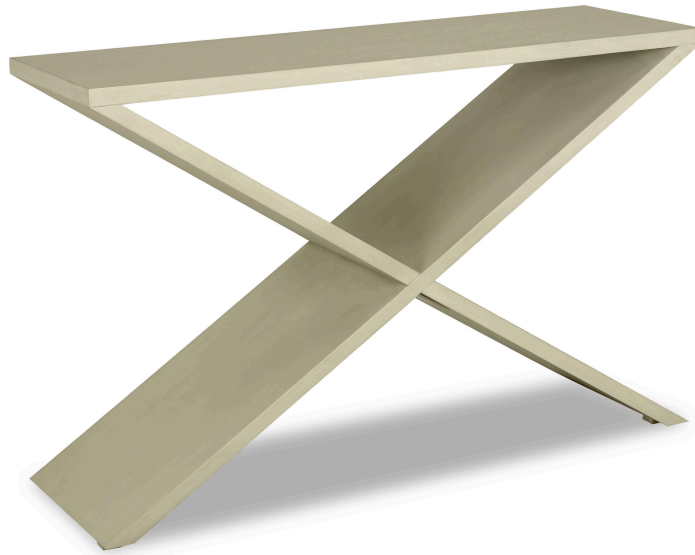

# CONSOLE

## NOW Xavier Console

32" H x 50" W x 15" D

DOVE

LINEN

**TRITTER  
FEEFER**  
NOW

In stock and ready for immediate delivery  
Only Available in Finishes as Shown