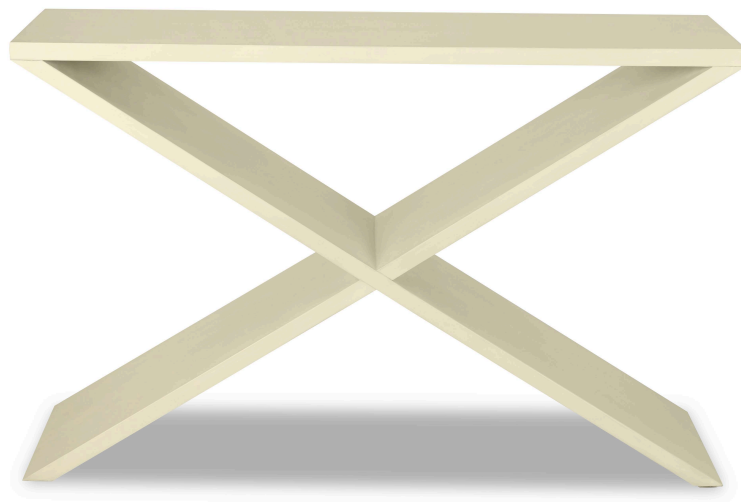

# CONSOLE

## NOW Xavier Console

32" H x 50" W x 15" D

DOVE

LINEN

**TRITTER  
FEEFER**  
NOW

In stock and ready for immediate delivery  
Only Available in Finishes as Shown