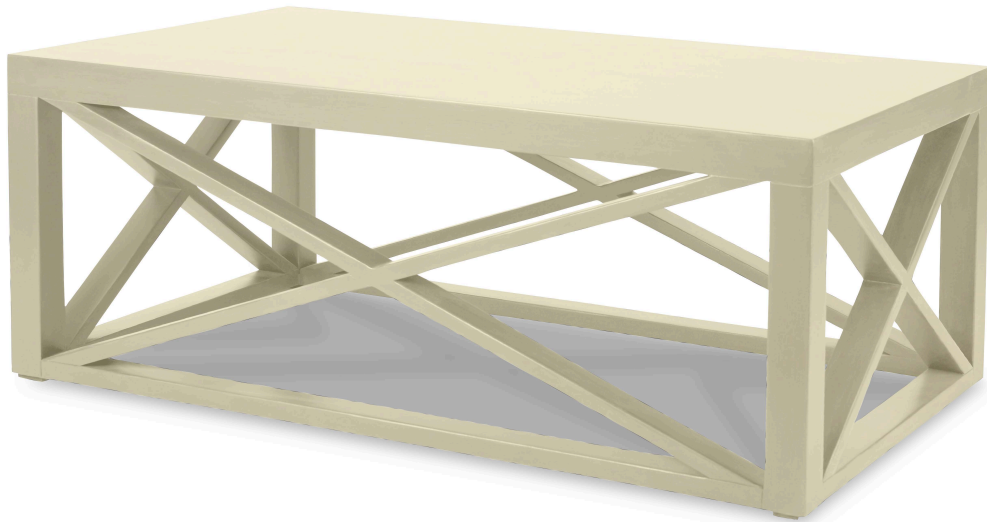

# COFFEE TABLES

## NOW Madame X Coffee Table

18" H x 48" W x 28" D

LINEN

DOVE

**TRITTER  
FEEFER**  
NOW

In stock and ready for immediate delivery  
Only Available in Finishes as Shown